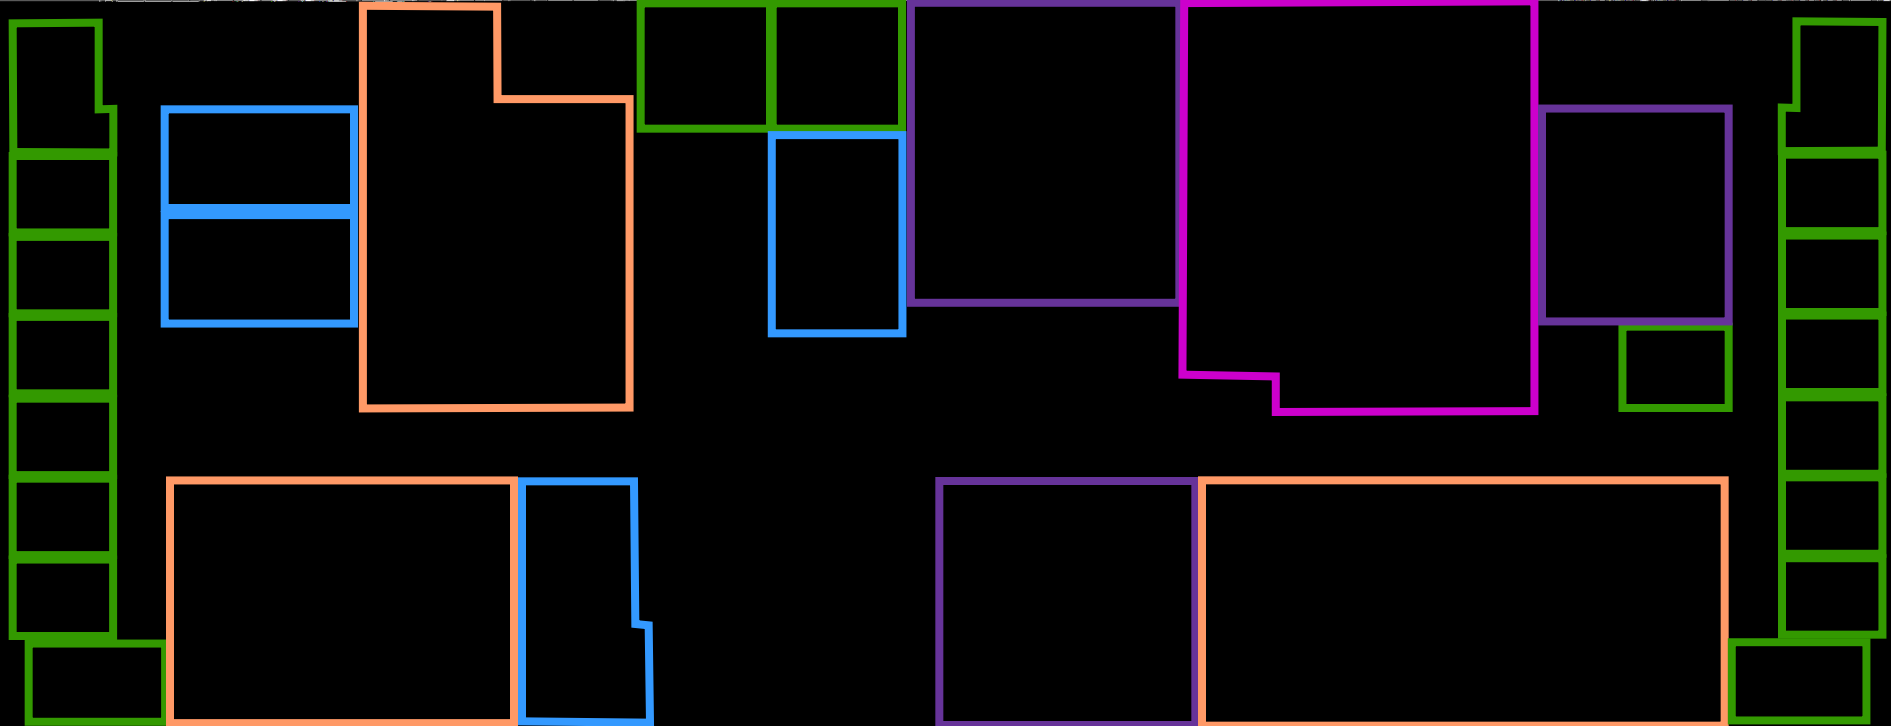

Kitty DeGree School of Nursing Naming Opportunities

2nd Floor

- \$15,000 - 1500 sq ft Classroom
- \$15,000 - 1500 sq ft Classroom
- \$25,000 - 2500 sq ft Classroom
- \$25,000 - 2500 sq ft Classroom
- \$10,000 - 1000 sq ft Classroom
- Reserved